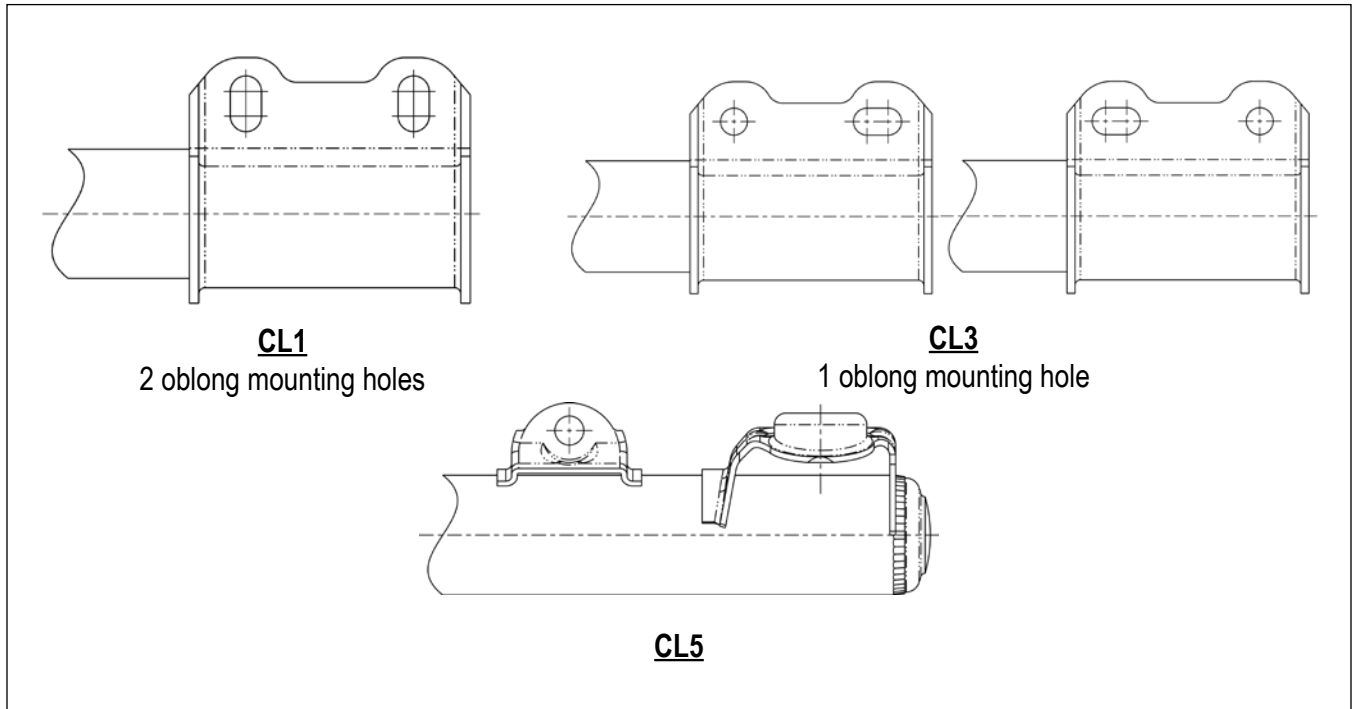

MOUNTING CODE "CL" CLEVIS