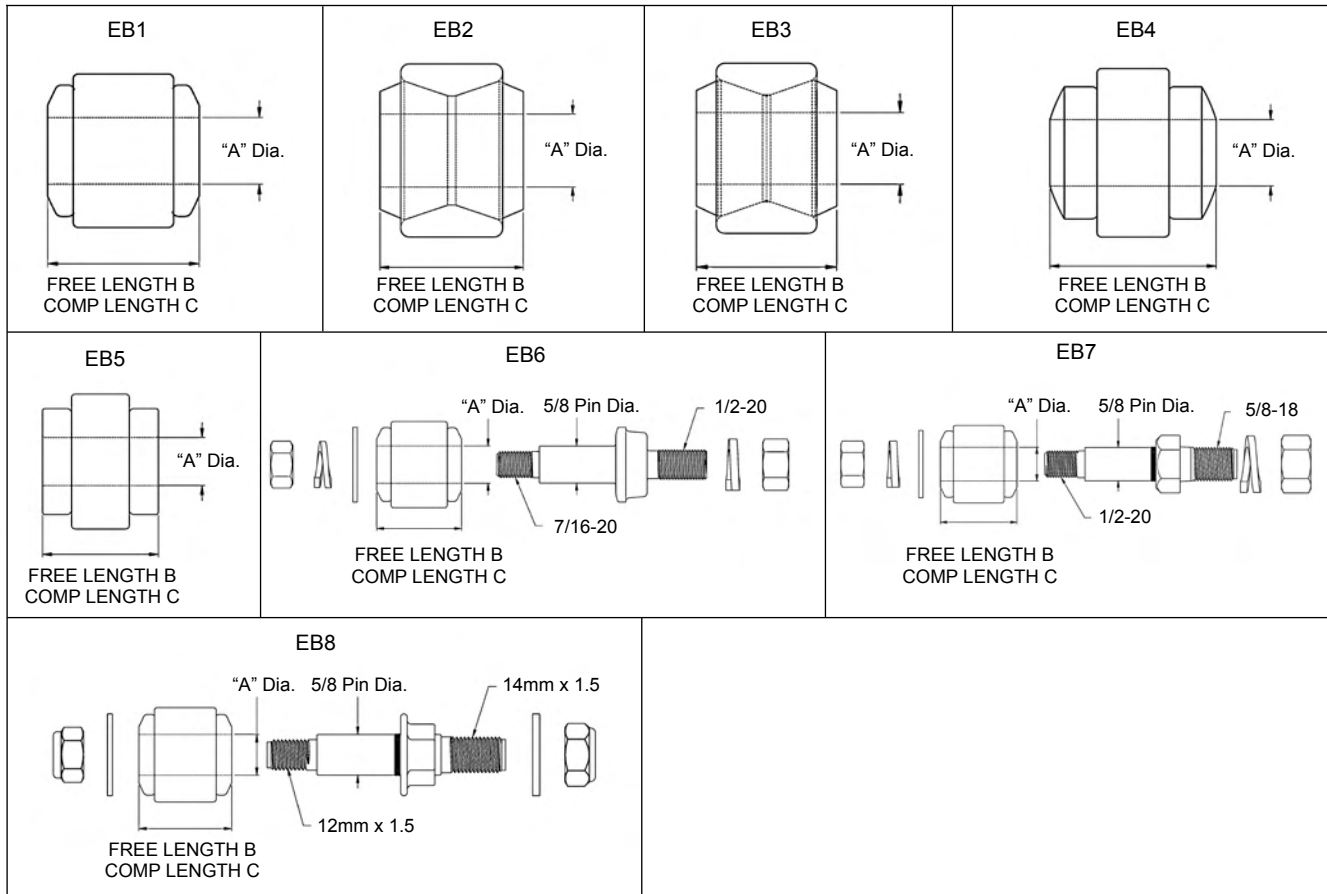

MOUNTING CODE "EB" EYE RING AND BUSHING

MOUNTING CODE	A DIAMETER	B FREE LENGTH	C COMP. LENGTH	VEHICLE MOUNTING PIN DIAMETER
EB1	5/8	1.44	1.31	5/8
EB2	3/4	1.75	1.50	3/4
EB3	1.00	1.91	1.75	1.00
EB4	11/16	1.72	1.55	11/16
EB5	5/8	1.51	1.25	5/8
EB16	16MM	1.5	--	16MM
EB19	20MM	1.75	1.25	20MM