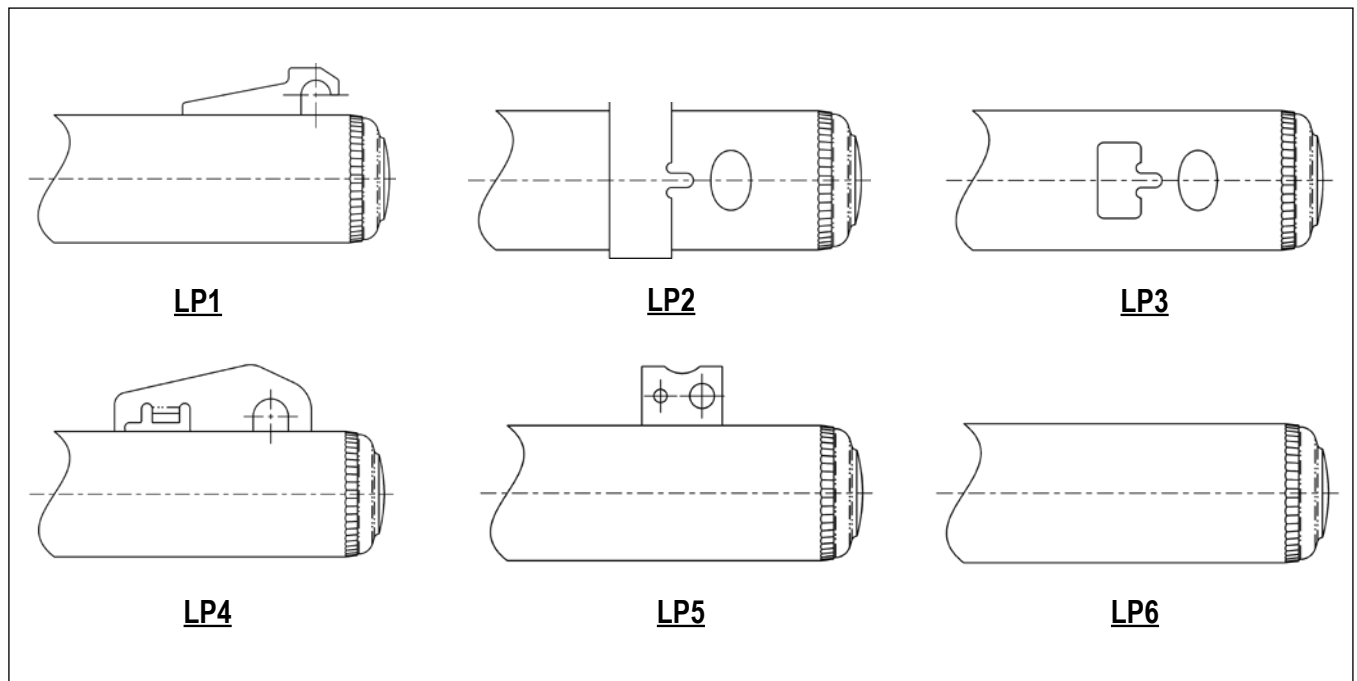

**MOUNTING CODE "CL" CLEVIS**

**MOUNTING CODE "LP" PINCH SOCKET**

**MOUNTING CODE "LU" U JOINT**