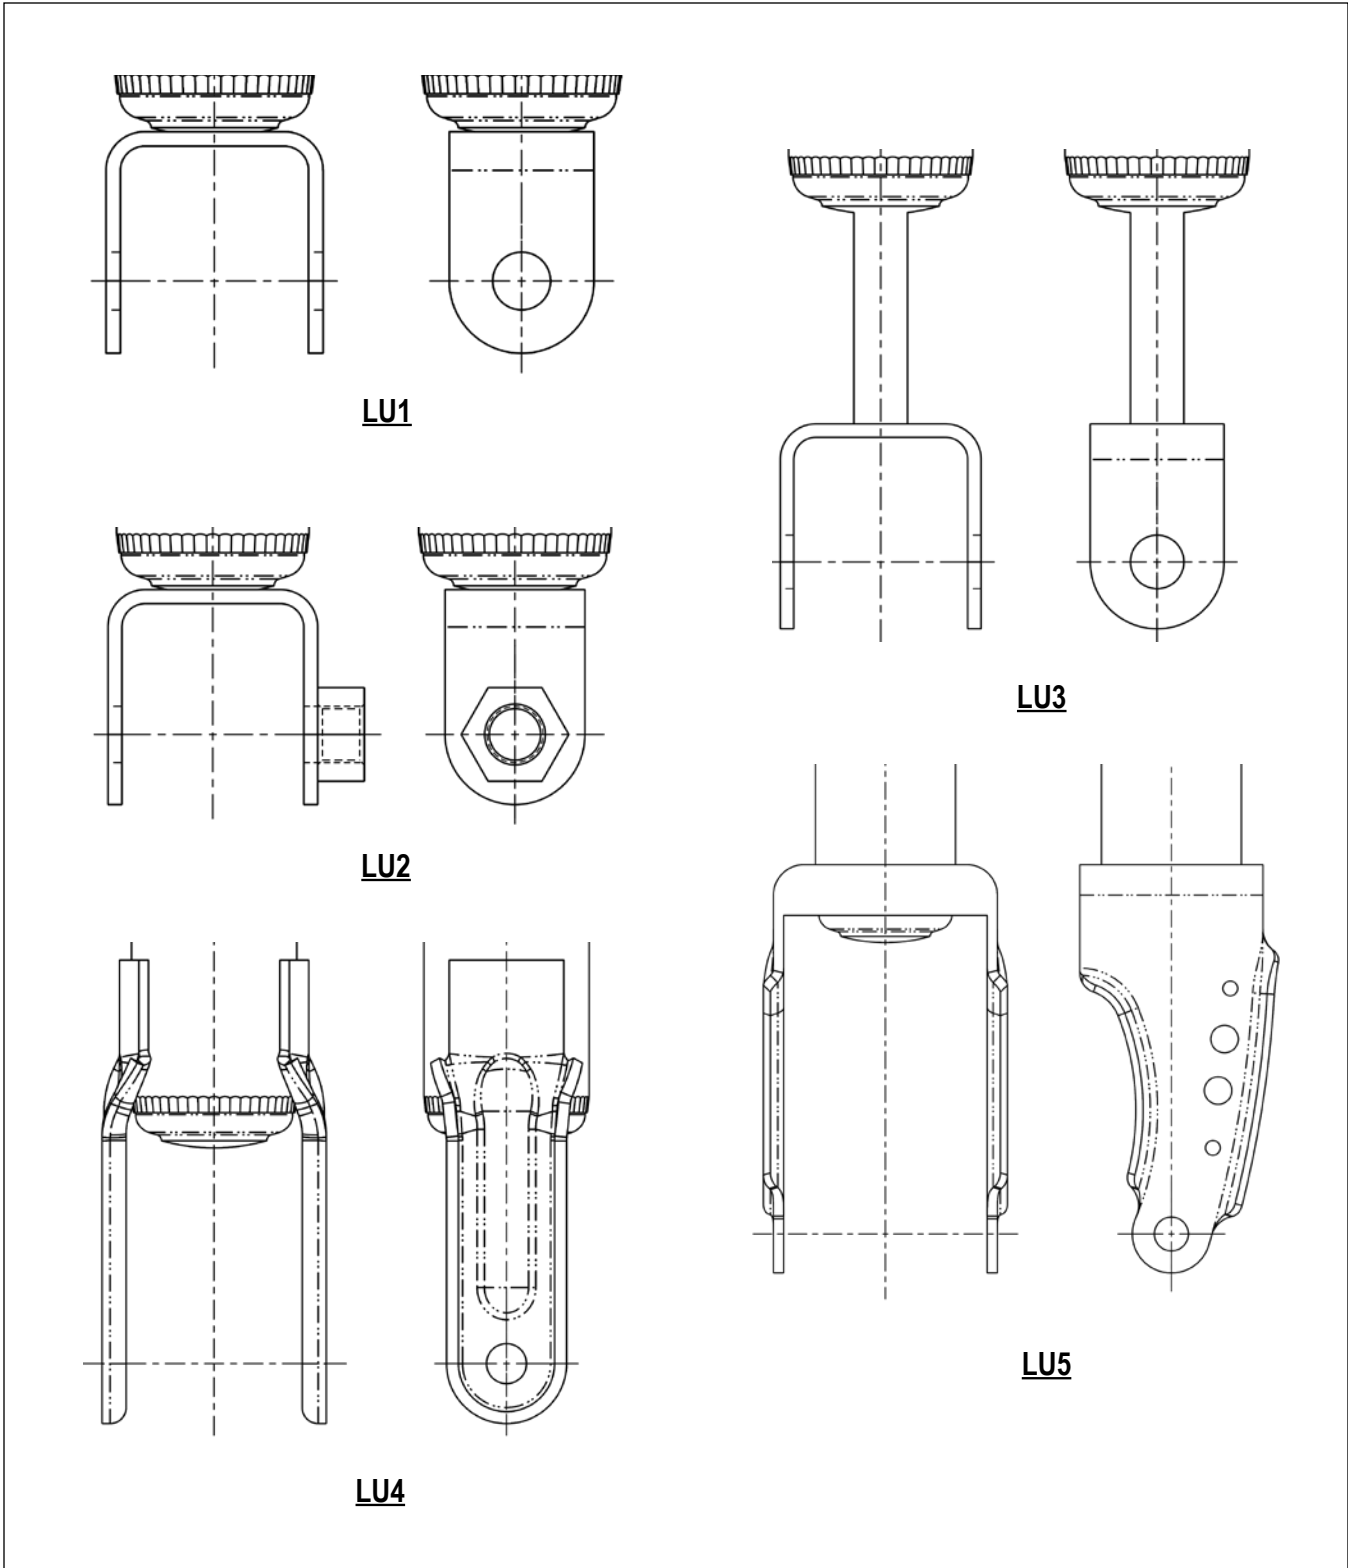

**MOUNTING CODE "CL" CLEVIS**

**MOUNTING CODE "LP" PINCH SOCKET**

**MOUNTING CODE "LU" U JOINT**