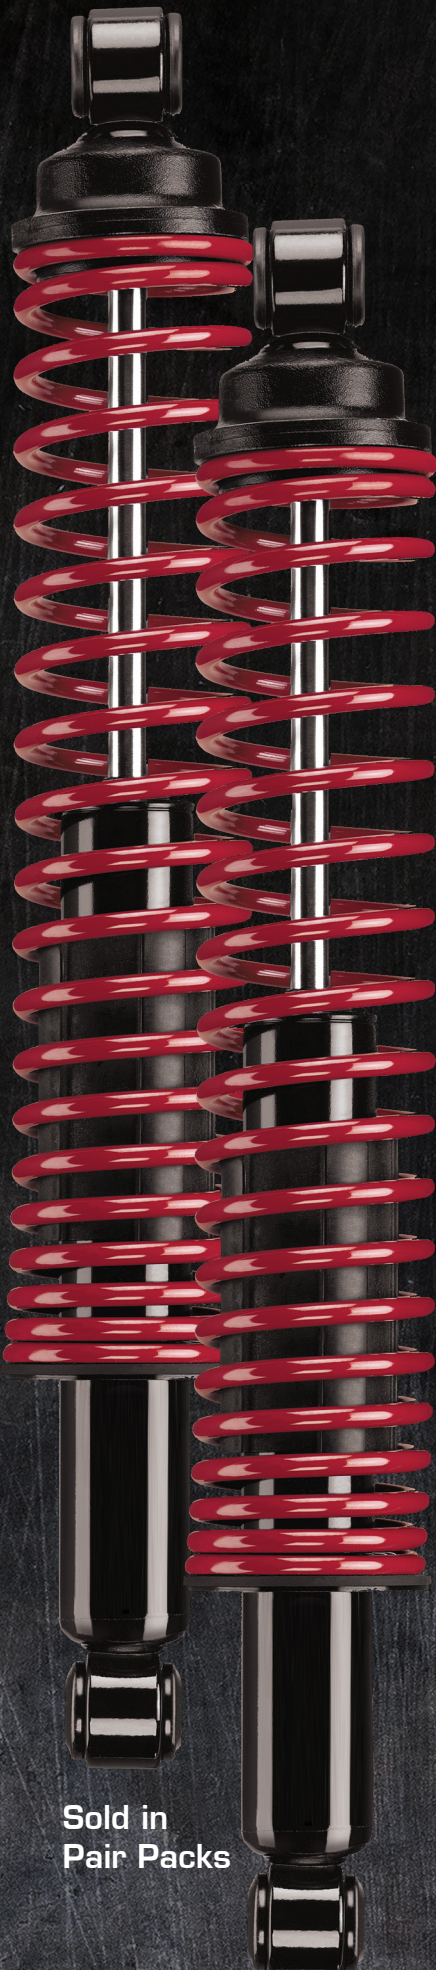

Sold in
Pair Packs

For detailed specification information, please visit Gabriel.com.

For Technical Assistance, please call our AnswerGarage Tech Line at **800-999-3903** (Monday - Friday, 8am - 5pm CT)

*By outsidelimits.com, an avid outdoors & sports activity website. Review published 2.8.21.
Source: <https://www.outsidepursuits.com/best-shocks-struts-reviews/>