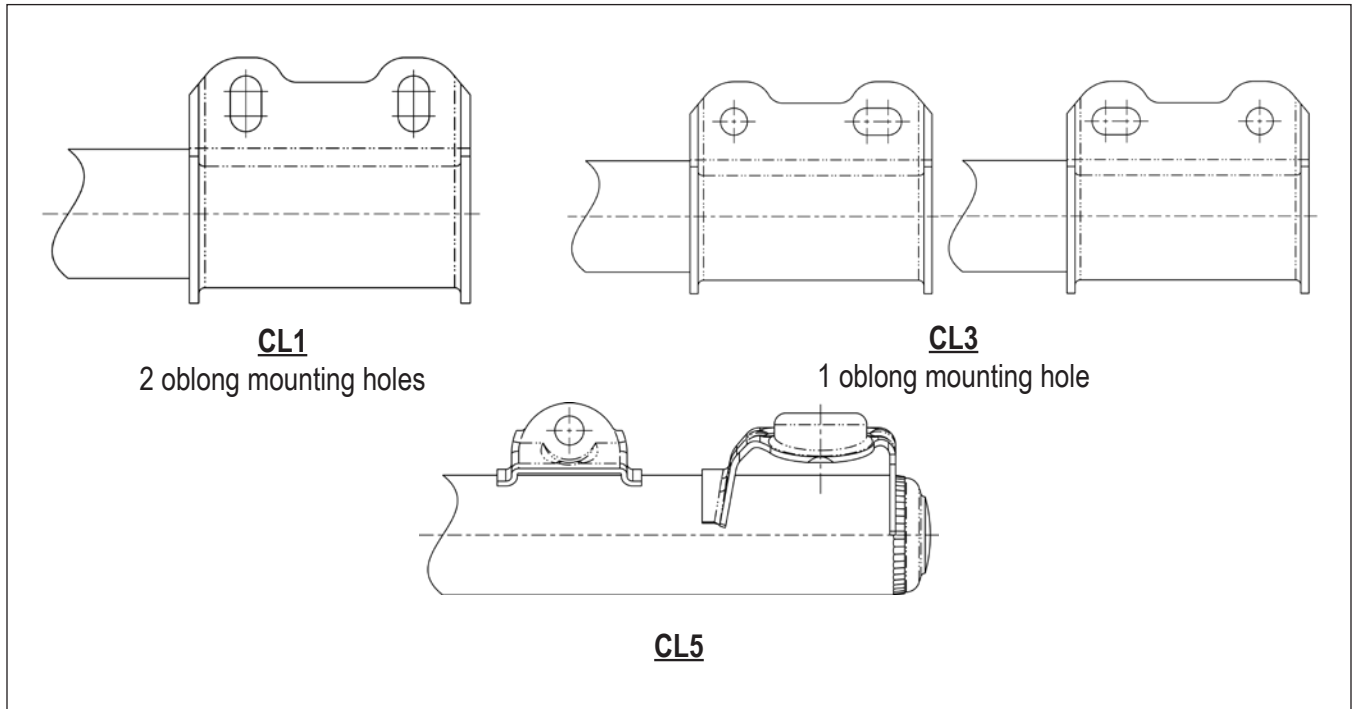

**MOUNTING CODE "CL" CLEVIS**

**MOUNTING CODE "LP" PINCH SOCKET**

MOUNTING CODE "LU" U JOINT

**LU1**

**LU2**

**LU3**

**LU4**

**LU5**