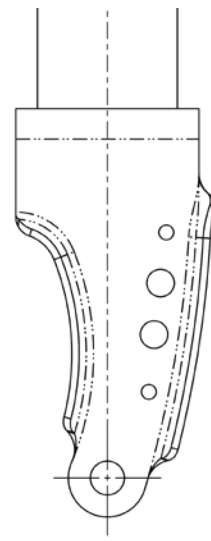

**MOUNTING CODE "CL" CLEVIS**

**MOUNTING CODE "LP" PINCH SOCKET**

MOUNTING CODE "LU" U JOINT

**LU1**

**LU2**

**LU3**

**LU4**

**LU5**