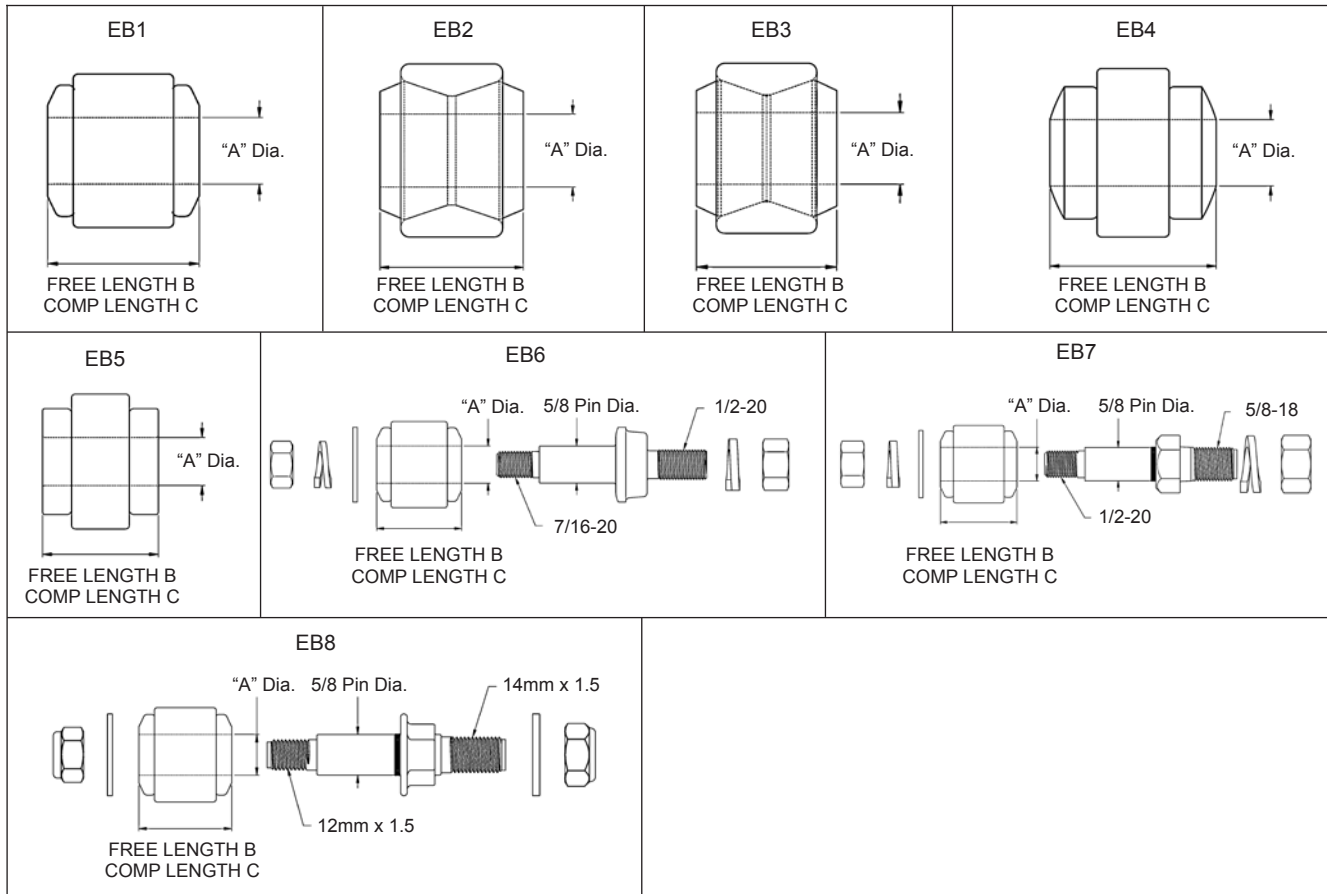

MOUNTING CODE "EB" EYE RING AND BUSHING

MOUNTING CODE	A DIAMETER	B FREE LENGTH	C COMP. LENGTH	VEHICLE MOUNTING PIN DIAMETER
EB1	5/8	1.44	1.31	5/8
EB2	3/4	1.75	1.50	3/4
EB3	1.00	1.91	1.75	1.00
EB4	11/16	1.72	1.55	11/16
EB5	5/8	1.51	1.25	5/8
EB16	16MM	1.5	--	16MM
EB19	20MM	1.75	1.25	20MM