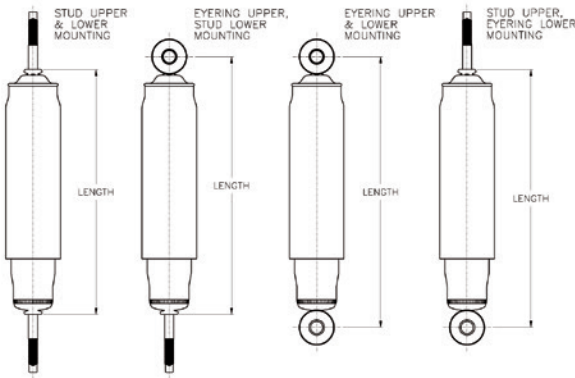

HOW TO MEASURE EXTENDED & COLLAPSED LENGTHS OF SHOCK ABSORBERS