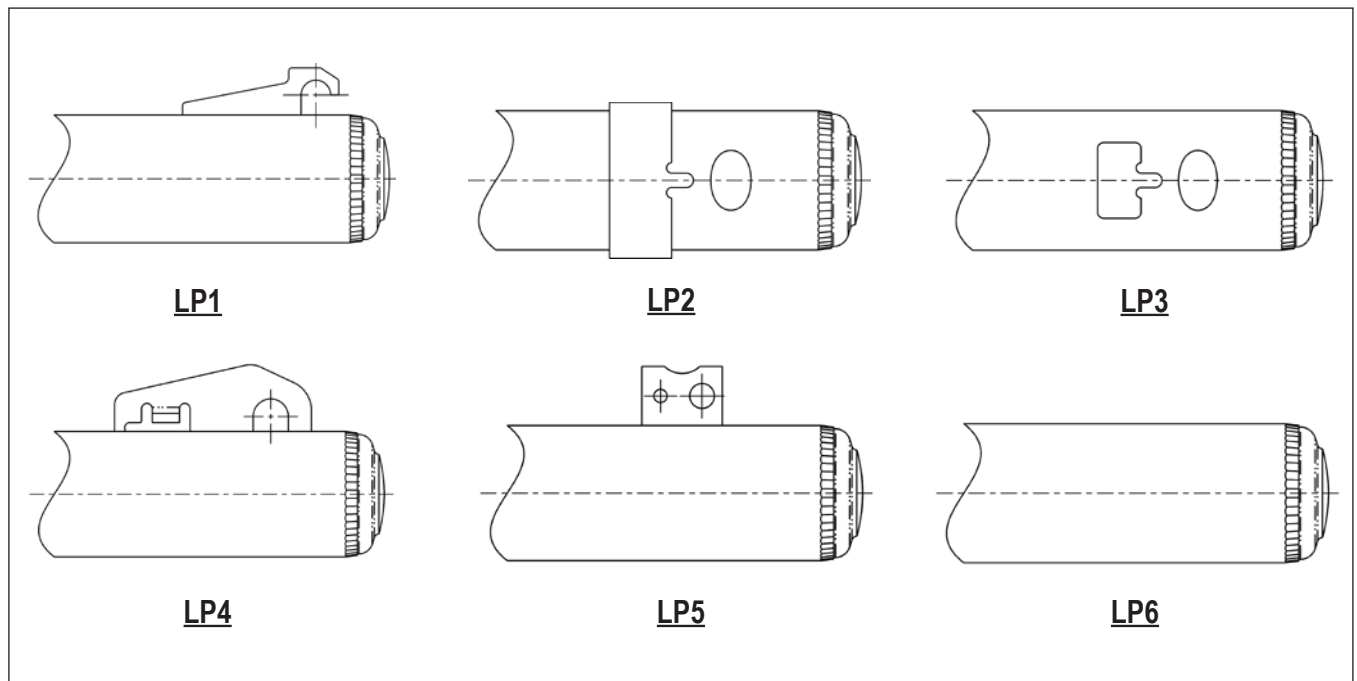

**MOUNTING CODE "CL" CLEVIS**

**MOUNTING CODE "LP" PINCH SOCKET**

MOUNTING CODE "LU" U JOINT

**LU1**

**LU2**

**LU3**

**LU4**

**LU5**