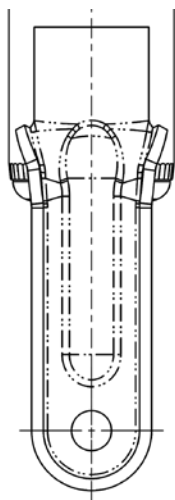

**MOUNTING CODE "CL" CLEVIS**

**MOUNTING CODE "LP" PINCH SOCKET**

MOUNTING CODE "LU" U JOINT

**LU1**

**LU2**

**LU3**

**LU4**

**LU5**