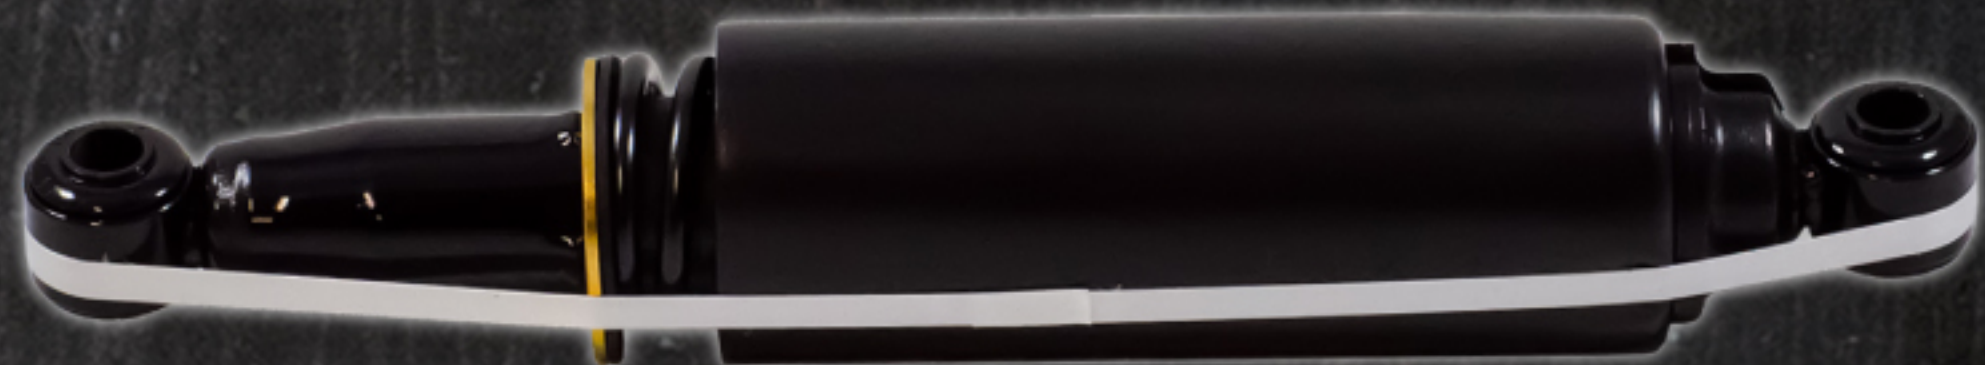

# Gabriel<sup>®</sup> HD

THE ORIGINAL

CRADLED SPECIALTY SHOCKS FOR  
**EASY INSTALLATION**

FOR SELF-STEERING AXLE SUSPENSION SYSTEMS

[Gabriel.com/WhereToBuy](http://Gabriel.com/WhereToBuy)

646155

646177